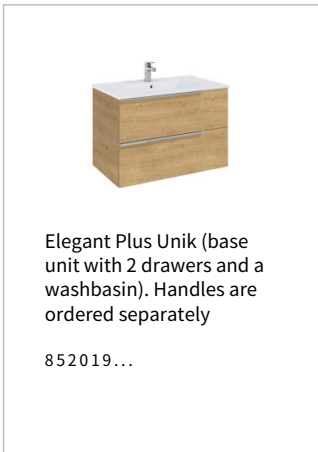

ELEGANT PLUS

Elegant set of handles (2 units L-583) chrome

DIMENSIONS

Length 583 mm

COLOURS AND FINISHES

 339 Chrome

FEATURES

BOUGHT TOGETHER FREQUENTLY

Elegant Plus

The new bathroom furniture collection, Elegant Plus, combines modern design, high functionality, and exceptional durability. The collection offers a variety of sizes, color options, and styles that adapt to any space – from compact bathrooms to spacious interiors. All models are equipped with convenient soft-close mechanisms, durable materials, and smart storage solutions. With Elegant Plus, you can create a bathroom that blends elegance, practicality, and personal style.